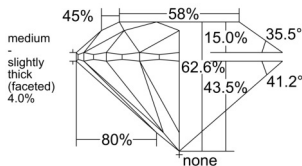

GIA®

FACSIMILE

GIA REPORT 2557576326

Verify this report at GIA.edu

GIA NATURAL DIAMOND DOSSIER®

June 25, 2026
GIA Report Number 2557576326
Shape and Cutting Style ..... Round Brilliant
Measurements ..... 4.87 - 4.91 x 3.06 mm

GRADING RESULTS

Carat Weight ..... 0.45 carat
Color Grade ..... E
Clarity Grade VS2
Cut Grade ..... Excellent

ADDITIONAL GRADING INFORMATION

Polish ..... Excellent
Symmetry ..... Excellent
Fluorescence ..... None
Clarity Characteristics..... Cloud, Feather, Crystal
Inspection(s): GIA 2557576326

PROPORTIONS

Profile to actual proportions

GRADING SCALES

GIA COLOR SCALE

COLORLESS	D
	E
	F
	G
	H
	I
	J
NEAR COLORLESS	K
	L
FAIN	M
	N
	O
	P
	Q
VERY LIGHT	R
	S
	T
	U
	V
	W
	X
	Y
LIGHT	Z

GIA CLARITY SCALE

FLAWLESS	VERY VERY SLIGHTLY INCLUDED	VS₁	VS₂	SI₁	SI₂	I₁	I₂	I₃	
									VERY SLIGHTLY INCLUDED
INTERNALLY FLAWLESS									

GIA CUT SCALE

EXCELLENT
VERY GOOD
GOOD
FAIR
POOR