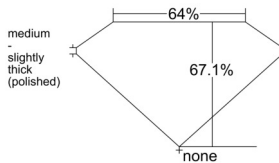

GIA®

FACSIMILE

GIA REPORT 2557577534

Verify this report at GIA.edu

GIA NATURAL DIAMOND DOSSIER®

June 26, 2026
GIA Report Number 2557577534
Shape and Cutting Style ..... Emerald Cut
Measurements ..... 6.21 x 4.41 x 2.96 mm

GRADING RESULTS

Carat Weight ..... 0.80 carat
Color Grade ..... H
Clarity Grade VS1

ADDITIONAL GRADING INFORMATION

Polish ..... Excellent
Symmetry ..... Excellent
Fluorescence ..... Faint
Clarity Characteristics..... Crystal, Cloud, Pinpoint
Inscription(s): GIA 2557577534

PROPORTIONS

Profile not to actual proportions

GRADING SCALES

GIA COLOR SCALE		GIA CLARITY SCALE			
COLORLESS	D	VERY VERY SLIGHTLY INCLUDED	FLAWLESS		
	E		INTERNALLY FLAWLESS		
	F	VERY SLIGHTLY INCLUDED	VVS₁		
	G		VVS₂		
	H		VS₁		
	NEAR COLORLESS	I	SLIGHTLY INCLUDED	VS₂	
		J		SI₁	
		FAINT	K	INCLUDED	SI₂
			L		I₁
			M		I₂
VERT LIGHT	N	LIGHT	I₃		
	O				
	P				
	Q				
	R