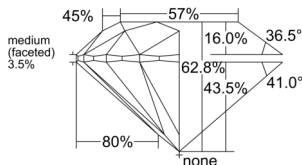

GIA®

FACSIMILE

GIA REPORT 2557577590

Verify this report at GIA.edu

GIA NATURAL DIAMOND DOSSIER®

June 26, 2026
GIA Report Number 2557577590
Shape and Cutting Style ..... Round Brilliant
Measurements ..... 5.90 - 5.92 x 3.71 mm

GRADING RESULTS

Carat Weight ..... 0.80 carat
Color Grade I
Clarity Grade VS2
Cut Grade ..... Excellent

ADDITIONAL GRADING INFORMATION

Polish ..... Excellent
Symmetry ..... Excellent
Fluorescence ..... None
Clarity Characteristics ..... Cloud, Feather
Inscription(s): GIA 2557577590

PROPORTIONS

Profile to actual proportions