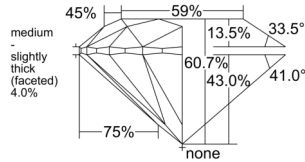

GIA®

FACSIMILE

GIA REPORT 2557577604

Verify this report at GIA.edu

GIA NATURAL DIAMOND DOSSIER®

June 25, 2026
GIA Report Number 2557577604
Shape and Cutting Style ..... Round Brilliant
Measurements ..... 4.30 - 4.33 x 2.62 mm

GRADING RESULTS

Carat Weight ..... 0.30 carat
Color Grade ..... E
Clarity Grade VS2
Cut Grade ..... Excellent

ADDITIONAL GRADING INFORMATION

Polish ..... Excellent
Symmetry ..... Excellent
Fluorescence ..... None
Clarity Characteristics ..... Feather, Cloud
Inscription(s): GIA 2557577604

PROPORTIONS

Profile to actual proportions

GRADING SCALES

GIA COLOR SCALE	GIA CLARITY SCALE	GIA CUT SCALE	
D	FLAWLESS	EXCELLENT	
E	INTERNALLY FLAWLESS		
F		VVS₁	VERY GOOD
G	VVS₂		
H	VS₁	GOOD	
I	VS₂		
J	SI₁	FAIR	
K	SI₂		
L	I₁	POOR	
M			
N			
O	I₂		
P			
Q			
R	I₃		
S			
T			
U			
V			
W			
X			
Y			
Z