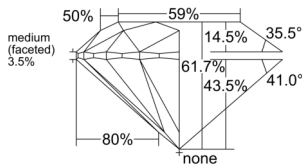

GIA®

FACSIMILE

GIA REPORT 2557578743

Verify this report at GIA.edu

GIA NATURAL DIAMOND DOSSIER®

June 27, 2026
GIA Report Number 2557578743
Shape and Cutting Style ..... Round Brilliant
Measurements ..... 4.37 - 4.39 x 2.70 mm

GRADING RESULTS

Carat Weight ..... 0.32 carat
Color Grade ..... H
Clarity Grade VVS1
Cut Grade ..... Excellent

ADDITIONAL GRADING INFORMATION

Polish ..... Excellent
Symmetry ..... Excellent
Fluorescence ..... Faint
Clarity Characteristics ..... Pinpoint, Feather
Inscription(s): GIA 2557578743

PROPORTIONS

Profile to actual proportions

GRADING SCALES

GIA COLOR SCALE	GIA CLARITY SCALE	GIA CUT SCALE	
D	FLAWLESS	EXCELLENT	
E	INTERNALLY FLAWLESS		
F		VVS₁	VERY GOOD
G	VVS₂		
H	VS₁	GOOD	
I	VS₂		
J	SI₁	FAIR	
K	SI₂		
L	I₁	POOR	
M			
N			
O	I₂		
P			
Q	I₃		
R			
S			
T			
U			
V			
W			
X			
Y			
Z