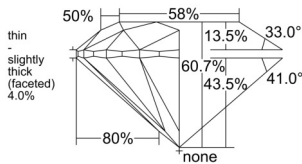

GIA®

FACSIMILE

GIA REPORT 2557595649

Verify this report at gia.edu

GIA NATURAL DIAMOND DOSSIER®

June 26, 2026
GIA Report Number 2557595649
Shape and Cutting Style ..... Round Brilliant
Measurements ..... 5.14 - 5.16 x 3.12 mm

GRADING RESULTS

Carat Weight ..... 0.50 carat
Color Grade ..... G
Clarity Grade VS2
Cut Grade ..... Excellent

ADDITIONAL GRADING INFORMATION

Polish ..... Excellent
Symmetry ..... Excellent
Fluorescence ..... None
Clarity Characteristics ..... Cloud, Crystal
Inscription(s): GIA 2557595649

PROPORTIONS

Profile to actual proportions

GRADING SCALES

GIA COLOR SCALE	GIA CLARITY SCALE	GIA CUT SCALE	
D	FLAWLESS	EXCELLENT	
E	INTERNALLY FLAWLESS		
F		VVS₁	VERY GOOD
G	VVS₂		
H	VS₁	GOOD	
I	VS₂		
J	SI₁	FAIR	
K	SI₂		
L	I₁	POOR	
M	I₂		
N	I₃		
O			
P			
Q			
R			
S			
T			
U			
V			
W			
X			
Y			
Z