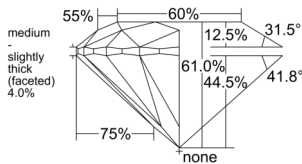

GIA®

FACSIMILE

GIA REPORT 2557596822

Verify this report at GIA.edu

GIA NATURAL DIAMOND DOSSIER®

June 26, 2026
GIA Report Number 2557596822
Shape and Cutting Style ..... Round Brilliant
Measurements ..... 5.71 - 5.74 x 3.49 mm

GRADING RESULTS

Carat Weight ..... 0.70 carat
Color Grade ..... H
Clarity Grade VS1
Cut Grade ..... Excellent

ADDITIONAL GRADING INFORMATION

Polish ..... Excellent
Symmetry ..... Excellent
Fluorescence ..... None
Clarity Characteristics..... Feather, Needle, Pinpoint
Inspection(s): GIA 2557596822

PROPORTIONS

Profile to actual proportions

GRADING SCALES

GIA COLOR SCALE	GIA CLARITY SCALE	GIA CUT SCALE	
D	FLAWLESS	EXCELLENT	
E	INTERNALLY FLAWLESS		
F		VVS₁	VERY GOOD
G	VVS₂		
H	VS₁	GOOD	
I	VS₂		
J	SI₁	FAIR	
K	SI₂		
L	I₁	POOR	
M			
N			
O	I₂		
P			
Q	I₃		
R			
S			
T			
U			
V			
W			
X			
Y			
Z