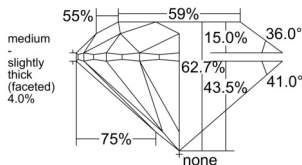

GIA®

FACSIMILE

GIA REPORT 2557597326

Verify this report at GIA.edu

GIA NATURAL DIAMOND DOSSIER®

June 27, 2026
GIA Report Number 2557597326
Shape and Cutting Style ..... Round Brilliant
Measurements ..... 5.33 - 5.37 x 3.35 mm

GRADING RESULTS

Carat Weight ..... 0.60 carat
Color Grade ..... D
Clarity Grade S11
Cut Grade ..... Excellent

ADDITIONAL GRADING INFORMATION

Polish ..... Excellent
Symmetry ..... Excellent
Fluorescence ..... None
Clarity Characteristics ..... Crystal, Feather
Inscription(s): GIA 2557597326

PROPORTIONS

GRADING SCALES

GIA COLOR SCALE

COLOREDNESS	D
	E
	F
	G
	H
	I
	J
NEAR COLORLESS	K
	L
FAIN	M
	N
	O
	P
VERY LIGHT	Q
	R
	S
	T
	U
	V
LIGHT	W
	X
	Y
	Z

GIA CLARITY SCALE

FLAWLESS	INTERNAL FLAWLESS	
		FLAWLESS
VERY VERY SLIGHTLY INCLUDED	VVS₁	
	VVS₂	
VERY SLIGHTLY INCLUDED	VS₁	
	VS₂	
SLIGHTLY INCLUDED	SI₁	
	SI₂	
INCLUDED	I₁	
	I₂	
	I₃	

GIA CUT SCALE

EXCELLENT
VERY GOOD
GOOD
FAIR
POOR