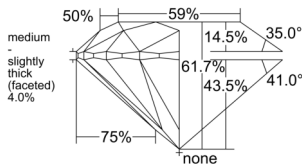

GIA®

FACSIMILE

GIA REPORT 2557598631

Verify this report at GIA.edu

GIA NATURAL DIAMOND DOSSIER®

June 27, 2026
GIA Report Number 2557598631
Shape and Cutting Style ..... Round Brilliant
Measurements ..... 4.43 - 4.47 x 2.75 mm

GRADING RESULTS

Carat Weight ..... 0.33 carat
Color Grade ..... J
Clarity Grade S11
Cut Grade ..... Excellent

ADDITIONAL GRADING INFORMATION

Polish ..... Excellent
Symmetry ..... Excellent
Fluorescence ..... Faint
Clarity Characteristics ..... Crystal
Inscription(s): GIA 2557598631

PROPORTIONS

Profile to actual proportions

GRADING SCALES

GIA COLOR SCALE

COLORESS	D
	E
	F
	G
	H
	I
	J
NEAR COLORESS	K
	L
FAIN	M
	N
	O
	P
VERY LIGHT	Q
	R
	S
	T
	U
	V
LIGHT	W
	X
	Y
	Z

GIA CLARITY SCALE

VERY VERY SLIGHTLY INCLUDED	FLAWLESS
	INTERNALLY FLAWLESS
VERY SLIGHTLY INCLUDED	VVS₁
	VVS₂
SLIGHTLY INCLUDED	VS₁
	VS₂
INCLUDED	SI₁
	SI₂
	I₁
	I₂
	I₃

GIA CUT SCALE

EXCELLENT
VERY GOOD
GOOD
FAIR
POOR