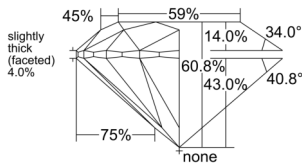

GIA®

FACSIMILE

GIA REPORT 2557608441

Verify this report at GIA.edu

GIA NATURAL DIAMOND DOSSIER®

June 29, 2026
GIA Report Number 2557608441
Shape and Cutting Style ..... Round Brilliant
Measurements ..... 4.38 - 4.40 x 2.67 mm

GRADING RESULTS

Carat Weight ..... 0.32 carat
Color Grade ..... F
Clarity Grade VS1
Cut Grade ..... Excellent

ADDITIONAL GRADING INFORMATION

Polish ..... Excellent
Symmetry ..... Excellent
Fluorescence ..... None
Clarity Characteristics ..... Feather, Cloud, Pinpoint
Inscription(s): GIA 2557608441

PROPORTIONS

Profile to actual proportions