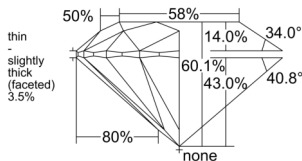

GIA®

FACSIMILE

GIA REPORT 2557613081

Verify this report at GIA.edu

GIA NATURAL DIAMOND DOSSIER®

June 29, 2026
GIA Report Number 2557613081
Shape and Cutting Style ..... Round Brilliant
Measurements ..... 3.67 - 3.69 x 2.21 mm

GRADING RESULTS

Carat Weight ..... 0.18 carat
Color Grade ..... D
Clarity Grade VS1
Cut Grade ..... Excellent

ADDITIONAL GRADING INFORMATION

Polish ..... Excellent
Symmetry ..... Excellent
Fluorescence ..... Strong Blue
Clarity Characteristics ..... Crystal, Feather, Pinpoint
Inscription(s): GIA 2557613081

PROPORTIONS

Profile to actual proportions