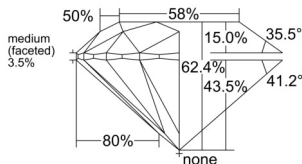

GIA®

FACSIMILE

GIA REPORT 2557625208

Verify this report at GIA.edu

GIA NATURAL DIAMOND DOSSIER®

June 30, 2026
GIA Report Number 2557625208
Shape and Cutting Style ..... Round Brilliant
Measurements ..... 5.83 - 5.86 x 3.65 mm

GRADING RESULTS

Carat Weight ..... 0.76 carat
Color Grade ..... G
Clarity Grade S11
Cut Grade ..... Excellent

ADDITIONAL GRADING INFORMATION

Polish ..... Excellent
Symmetry ..... Excellent
Fluorescence ..... None
Clarity Characteristics ..... Crystal, Feather
Inscription(s): GIA 2557625208

PROPORTIONS

Profile to actual proportions