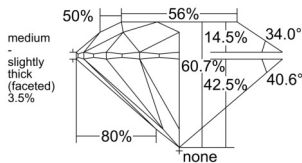

GIA®

FACSIMILE

GIA REPORT 2557627684

Verify this report at GIA.edu

GIA NATURAL DIAMOND DOSSIER®

July 01, 2026
GIA Report Number 2557627684
Shape and Cutting Style ..... Round Brilliant
Measurements ..... 3.90 - 3.92 x 2.38 mm

GRADING RESULTS

Carat Weight ..... 0.22 carat
Color Grade ..... D
Clarity Grade VS1
Cut Grade ..... Excellent

ADDITIONAL GRADING INFORMATION

Polish ..... Excellent
Symmetry ..... Excellent
Fluorescence ..... Strong Blue
Clarity Characteristics..... Feather, Needle, Pinpoint
Inscription(s): GIA 2557627684

PROPORTIONS

Profile to actual proportions

GRADING SCALES

GIA COLOR SCALE

COLORED	D
	E
	F
	G
	H
	I
	J
NEAR COLORLESS	K
	L
	M
	N
	O
	P
	Q
	R
	S
	T
	U
	V
	W
	X
	Y
	Z

GIA CLARITY SCALE

FLAWLESS	VERY VERY SLIGHTLY INCLUDED	VS₁	VS₂	VS₁	VS₂	SI₁	SI₂	I₁	I₂	I₃		
											FLAWLESS	INTERNALLY FLAWLESS

GIA CUT SCALE

EXCELLENT
VERY GOOD
GOOD
FAIR
POOR