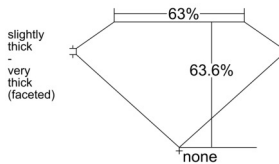

GIA®

FACSIMILE

GIA REPORT 2557632647

Verify this report at GIA.edu

GIA NATURAL DIAMOND DOSSIER®

July 02, 2026
GIA Report Number 2557632647
Shape and Cutting Style ..... Pear Brilliant
Measurements ..... 6.06 x 3.65 x 2.32 mm

GRADING RESULTS

Carat Weight ..... 0.31 carat
Color Grade ..... H
Clarity Grade VS2

ADDITIONAL GRADING INFORMATION

Polish ..... Excellent
Symmetry ..... Very Good
Fluorescence ..... None
Clarity Characteristics ..... Feather
Inscription(s): GIA 2557632647

PROPORTIONS

Profile not to actual proportions

GRADING SCALES

GIA COLOR SCALE		GIA CLARITY SCALE			
COLORLESS	D	VERY VERY SLIGHTLY INCLUDED	FLAWLESS		
	E		INTERNALLY FLAWLESS		
	F	VERY SLIGHTLY INCLUDED	VVS₁		
	G		VVS₂		
	H		VS₁		
	NEAR COLORLESS	I	SLIGHTLY INCLUDED	VS₂	
		J		SI₁	
		FAINT	K	INCLUDED	SI₂
			L		I₁
			M		I₂
VERT LIGHT	N	LIGHT	I₃		
	O				
	P				
	Q				
	R