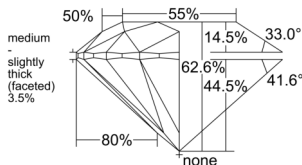

GIA®

FACSIMILE

GIA REPORT 2557636001

Verify this report at GIA.edu

GIA NATURAL DIAMOND DOSSIER®

July 01, 2026
GIA Report Number 2557636001
Shape and Cutting Style ..... Round Brilliant
Measurements ..... 4.71 - 4.76 x 2.96 mm

GRADING RESULTS

Carat Weight ..... 0.40 carat
Color Grade ..... H
Clarity Grade VS1
Cut Grade ..... Excellent

ADDITIONAL GRADING INFORMATION

Polish ..... Excellent
Symmetry ..... Excellent
Fluorescence ..... None
Clarity Characteristics ..... Feather, Pinpoint
Inscription(s): GIA 2557636001

PROPORTIONS

GRADING SCALES

GIA COLOR SCALE

COLOURLESS	D
	E
	F
	G
	H
	I
NEAR COLOURLESS	J
	K
	L
FAIN	M
	N
	O
	P
	Q
VERY LIGHT	R
	S
	T
	U
	V
	W
	X
	Y
LIGHT	Z

GIA CLARITY SCALE

FLAWLESS	INTERNAL FLAWLESS	
		FLAWLESS
VERY VERY SLIGHTLY INCLUDED	VVS₁	
	VVS₂	
VERY SLIGHTLY INCLUDED	VS₁	
	VS₂	
SLIGHTLY INCLUDED	SI₁	
	SI₂	
INCLUDED	I₁	
	I₂	
	I₃	

GIA CUT SCALE

EXCELLENT
VERY GOOD
GOOD
FAIR
POOR