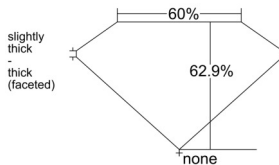

GIA®

FACSIMILE

GIA REPORT 2557639534

Verify this report at GIA.edu

GIA NATURAL DIAMOND DOSSIER®

July 02, 2026
GIA Report Number 2557639534
Shape and Cutting Style ..... Pear Brilliant
Measurements ..... 7.75 x 5.01 x 3.15 mm

GRADING RESULTS

Carat Weight ..... 0.73 carat
Color Grade ..... D
Clarity Grade VS1

ADDITIONAL GRADING INFORMATION

Polish ..... Excellent
Symmetry ..... Very Good
Fluorescence ..... Medium Blue
Clarity Characteristics ..... Crystal, Pinpoint
Inscription(s): GIA 2557639534

PROPORTIONS

Profile not to actual proportions

GRADING SCALES

GIA COLOR SCALE		GIA CLARITY SCALE			
COLORLESS	D	VERY VERY SLIGHTLY INCLUDED	FLAWLESS		
	E		INTERNALLY FLAWLESS		
	F	VERY SLIGHTLY INCLUDED	VS₁		
	G		VS₂		
	H		VS₁		
	NEAR COLORLESS	I	SLIGHTLY INCLUDED	VS₂	
		J		SI₁	
		FAINT	K	INCLUDED	SI₂
			L		I₁
			M		I₂
VERT LIGHT	N	LIGHT	I₃		
	O				
	P				
	Q				
	R				
	S				
	T