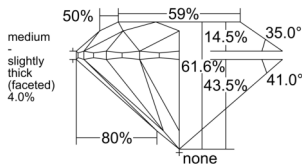

GIA®

FACSIMILE

GIA REPORT 2558033534

Verify this report at GIA.edu

GIA NATURAL DIAMOND DOSSIER®

April 14, 2026
GIA Report Number 2558033534
Shape and Cutting Style ..... Round Brilliant
Measurements ..... 4.30 - 4.31 x 2.65 mm

GRADING RESULTS

Carat Weight ..... 0.30 carat
Color Grade ..... G
Clarity Grade VS1
Cut Grade ..... Excellent

ADDITIONAL GRADING INFORMATION

Polish ..... Excellent
Symmetry ..... Excellent
Fluorescence ..... None
Clarity Characteristics..... Crystal, Feather, Cloud, Pinpoint
Inscription(s): GIA 2558033534

PROPORTIONS

Profile to actual proportions

GRADING SCALES

GIA COLOR SCALE

COLORLESS	D
	E
	F
	G
	H
	I
	J
NEAR COLORLESS	K
	L
	M
	N
	O
	P
	Q
	R
	S
	T
	U
	V
	W
	X
	Y
	Z

GIA CLARITY SCALE

FLAWLESS	VERY VERY SLIGHTLY INCLUDED	VS₁	VS₂	VS₁	VS₂	SL₁	SL₂	I₁	I₂	I₃					
											FLAWLESS	INTERNALLY FLAWLESS	VERY SLIGHTLY INCLUDED	SLIGHTLY INCLUDED	INCLUDED

GIA CUT SCALE

EXCELLENT
VERY GOOD
GOOD
FAIR
POOR