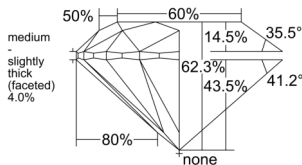

GIA®

FACSIMILE

GIA REPORT 2558151449

Verify this report at GIA.edu

GIA NATURAL DIAMOND DOSSIER®

May 01, 2026
GIA Report Number 2558151449
Shape and Cutting Style ..... Round Brilliant
Measurements ..... 5.64 - 5.67 x 3.52 mm

GRADING RESULTS

Carat Weight ..... 0.70 carat
Color Grade ..... H
Clarity Grade VS1
Cut Grade ..... Excellent

ADDITIONAL GRADING INFORMATION

Polish ..... Excellent
Symmetry ..... Excellent
Fluorescence ..... None
Clarity Characteristics ..... Crystal, Cloud, Needle
Inspection(s): GIA 2558151449

PROPORTIONS

Profile to actual proportions

GRADING SCALES

GIA COLOR SCALE	GIA CLARITY SCALE	GIA CUT SCALE	
D	FLAWLESS	EXCELLENT	
E	INTERNALLY FLAWLESS		
F		VVS₁	VERY GOOD
G	VVS₂		
H	VS₁	GOOD	
I	VS₂		
J	SI₁	FAIR	
K	SI₂		
L	I₁	POOR	
M	I₂		
N	I₃		
O			
P			
Q			
R			
S			
T			
U			
V			
W			
X			
Y			
Z