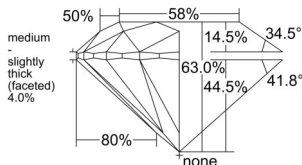

GIA®

FACSIMILE

GIA REPORT 2558203464

Verify this report at GIA.edu

GIA NATURAL DIAMOND DOSSIER®

May 09, 2026
GIA Report Number 2558203464
Shape and Cutting Style ..... Round Brilliant
Measurements ..... 4.89 - 4.91 x 3.08 mm

GRADING RESULTS

Carat Weight ..... 0.45 carat
Color Grade I
Clarity Grade S11
Cut Grade ..... Excellent

ADDITIONAL GRADING INFORMATION

Polish ..... Excellent
Symmetry ..... Excellent
Fluorescence ..... None
Clarity Characteristics..... Crystal, Cloud, Feather
Inscription(s): GIA 2558203464

PROPORTIONS

GRADING SCALES

GIA COLOR SCALE

COLORLESS	D
	E
	F
	G
	H
	I
	J
NEAR COLORLESS	K
	L
FAIN	M
	N
	O
	P
VERY LIGHT	Q
	R
	S
	T
	U
	V
	W
	X
	Y
LIGHT	Z

GIA CLARITY SCALE

FLAWLESS	INTERNAL FLAWLESS	
		FLAWLESS
VERY VERY SLIGHTLY INCLUDED	VVS₁	
	VVS₂	
VERY SLIGHTLY INCLUDED	VS₁	
	VS₂	
SLIGHTLY INCLUDED	SI₁	
	SI₂	
INCLUDED	I₁	
	I₂	
	I₃	

GIA CUT SCALE

EXCELLENT
VERY GOOD
GOOD
FAIR
POOR