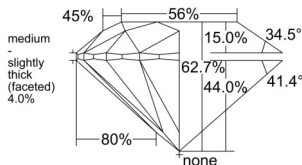

GIA®

FACSIMILE

GIA REPORT 2558218561

Verify this report at GIA.edu

GIA NATURAL DIAMOND DOSSIER®

May 09, 2026
GIA Report Number 2558218561
Shape and Cutting Style ..... Round Brilliant
Measurements ..... 4.81 - 4.85 x 3.03 mm

GRADING RESULTS

Carat Weight ..... 0.43 carat
Color Grade ..... E
Clarity Grade VS1
Cut Grade ..... Excellent

ADDITIONAL GRADING INFORMATION

Polish ..... Excellent
Symmetry ..... Very Good
Fluorescence ..... None
Clarity Characteristics..... Crystal, Cloud, Pinpoint
Inscription(s): GIA 2558218561

PROPORTIONS

GRADING SCALES

GIA COLOR SCALE

COLORLESS	D
	E
	F
	G
	H
	I
NEAR COLORLESS	J
	K
	L
FAIN	M
	N
	O
	P
	Q
VERY LIGHT	R
	S
	T
	U
	V
	W
	X
	Y
LIGHT	Z

GIA CLARITY SCALE

FLAWLESS	INTERNAL FLAWLESS	
		FLAWLESS
VERY VERY SLIGHTLY INCLUDED	VVS₁	
VERY SLIGHTLY INCLUDED	VVS₂	
SLIGHTLY INCLUDED	VS₁	
	VS₂	
INCLUDED	SI₁	
	SI₂	
INCLUDED	I₁	
	I₂	
	I₃	

GIA CUT SCALE

EXCELLENT
VERY GOOD
GOOD
FAIR
POOR