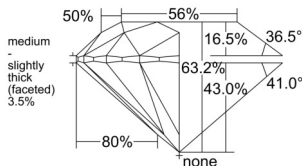

GIA®

FACSIMILE

GIA REPORT 2558220294

Verify this report at GIA.edu

GIA NATURAL DIAMOND DOSSIER®

May 13, 2026
GIA Report Number 2558220294
Shape and Cutting Style ..... Round Brilliant
Measurements ..... 4.41 - 4.44 x 2.80 mm

GRADING RESULTS

Carat Weight ..... 0.34 carat
Color Grade ..... E
Clarity Grade VS2
Cut Grade ..... Excellent

ADDITIONAL GRADING INFORMATION

Polish ..... Excellent
Symmetry ..... Excellent
Fluorescence ..... None
Clarity Characteristics ..... Cloud
Inscription(s): GIA 2558220294

PROPORTIONS

GRADING SCALES

GIA COLOR SCALE	GIA CLARITY SCALE	GIA CUT SCALE	
D	FLAWLESS	EXCELLENT	
E	INTERNALLY FLAWLESS		
F		VVS₁	VERY GOOD
G	VVS₂		
H	VS₁	GOOD	
I	VS₂		
J	SI₁	FAIR	
K	SI₂		
L	I₁	POOR	
M	I₂		
N	I₃		
O			
P			
Q			
R			
S			
T			
U			
V			
W			
X			
Y			
Z