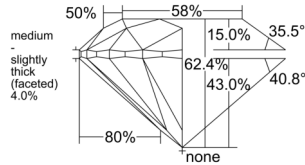

GIA®

FACSIMILE

GIA REPORT 2558227186

Verify this report at GIA.edu

GIA NATURAL DIAMOND DOSSIER®

May 11, 2026
GIA Report Number 2558227186
Shape and Cutting Style ..... Round Brilliant
Measurements ..... 5.93 - 5.97 x 3.71 mm

GRADING RESULTS

Carat Weight ..... 0.81 carat
Color Grade I
Clarity Grade VS1
Cut Grade ..... Excellent

ADDITIONAL GRADING INFORMATION

Polish ..... Excellent
Symmetry ..... Excellent
Fluorescence ..... None
Clarity Characteristics ..... Crystal, Pinpoint
Inscription(s): GIA 2558227186

PROPORTIONS

GRADING SCALES

GIA COLOR SCALE	GIA CLARITY SCALE	GIA CUT SCALE
COLOURLESS	FLAWLESS	EXCELLENT
D	INTERNALLY FLAWLESS	
E	VVS₁	VERY GOOD
F		
G	VS₁	GOOD
H		
I	SI₁	FAIR
J		
K	I₁	POOR
L		
M	I₂	
N		
O	I₃	
P		
Q		
R		
S		
T		
U		
V		
W		
X		
Y		
Z