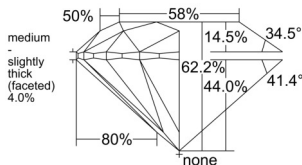

GIA®

FACSIMILE

GIA REPORT 2558259941

Verify this report at GIA.edu

GIA NATURAL DIAMOND DOSSIER®

May 18, 2026
GIA Report Number 2558259941
Shape and Cutting Style ..... Round Brilliant
Measurements ..... 4.28 - 4.30 x 2.67 mm

GRADING RESULTS

Carat Weight ..... 0.30 carat
Color Grade I
Clarity Grade VS1
Cut Grade ..... Excellent

ADDITIONAL GRADING INFORMATION

Polish ..... Excellent
Symmetry ..... Excellent
Fluorescence ..... None
Clarity Characteristics ..... Needle, Pinpoint
Inscription(s): GIA 2558259941

PROPORTIONS

GRADING SCALES

GIA COLOR SCALE

COLOURLESS	D
	E
	F
	G
	H
	I
	J
NEAR COLOURLESS	K
	L
FAIN	M
	N
	O
	P
	Q
VERY LIGHT	R
	S
	T
	U
	V
	W
	X
	Y
LIGHT	Z

GIA CLARITY SCALE

FLAWLESS	INTERNAL FLAWLESS	
		FLAWLESS
VERY VERY SLIGHTLY INCLUDED	VVS₁	
	VVS₂	
VERY SLIGHTLY INCLUDED	VS₁	
	VS₂	
SLIGHTLY INCLUDED	SI₁	
	SI₂	
INCLUDED	I₁	
	I₂	
	I₃	

GIA CUT SCALE

EXCELLENT
VERY GOOD
GOOD
FAIR
POOR