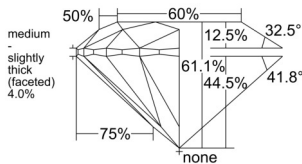

GIA®

FACSIMILE

GIA REPORT 2558275646

Verify this report at GIA.edu

GIA NATURAL DIAMOND DOSSIER®

May 20, 2026
GIA Report Number 2558275646
Shape and Cutting Style ..... Round Brilliant
Measurements ..... 4.31 - 4.34 x 2.64 mm

GRADING RESULTS

Carat Weight ..... 0.30 carat
Color Grade ..... G
Clarity Grade VVS2
Cut Grade ..... Excellent

ADDITIONAL GRADING INFORMATION

Polish ..... Excellent
Symmetry ..... Excellent
Fluorescence ..... Faint
Clarity Characteristics ..... Pinpoint, Cloud
Inscription(s): GIA 2558275646

PROPORTIONS

Profile to actual proportions

GRADING SCALES

GIA COLOR SCALE	GIA CLARITY SCALE	GIA CUT SCALE	
D	FLAWLESS	EXCELLENT	
E	INTERNALLY FLAWLESS		
F		VVS₁	VERY GOOD
G	VVS₂		
H	VS₁	GOOD	
I	VS₂		
J	SI₁	FAIR	
K	SI₂		
L	I₁	POOR	
M			
N	I₂		
O	I₃		
P			
Q			
R			
S			
T			
U			
V			
W			
X			
Y			
Z