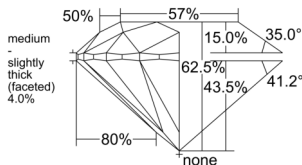

GIA®

FACSIMILE

GIA REPORT 2558280481

Verify this report at GIA.edu

GIA NATURAL DIAMOND DOSSIER®

May 18, 2026
GIA Report Number 2558280481
Shape and Cutting Style ..... Round Brilliant
Measurements ..... 4.75 - 4.78 x 2.98 mm

GRADING RESULTS

Carat Weight ..... 0.41 carat
Color Grade ..... D
Clarity Grade VS1
Cut Grade ..... Excellent

ADDITIONAL GRADING INFORMATION

Polish ..... Excellent
Symmetry ..... Excellent
Fluorescence ..... None
Clarity Characteristics..... Crystal, Needle, Pinpoint
Inscription(s): GIA 2558280481

PROPORTIONS

GRADING SCALES

GIA COLOR SCALE	GIA CLARITY SCALE	GIA CUT SCALE
COLOURLESS	FLAWLESS	EXCELLENT
D	INTERNALLY FLAWLESS	
E	VVS₁	VERY GOOD
F		
G	VVS₂	
H	VS₁	GOOD
I		
J	VS₂	
K	SI₁	FAIR
L		
M	SI₂	
N	I₁	POOR
O		
P	I₂	
Q	I₃	
R		
S		
T		
U		
V		
W		
X		
Y		
Z