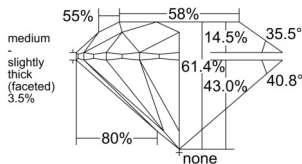

GIA®

FACSIMILE

GIA REPORT 2558284352

Verify this report at GIA.edu

GIA NATURAL DIAMOND DOSSIER®

May 20, 2026
GIA Report Number 2558284352
Shape and Cutting Style ..... Round Brilliant
Measurements ..... 4.35 - 4.37 x 2.68 mm

GRADING RESULTS

Carat Weight ..... 0.31 carat
Color Grade I
Clarity Grade VVS1
Cut Grade ..... Excellent

ADDITIONAL GRADING INFORMATION

Polish ..... Excellent
Symmetry ..... Excellent
Fluorescence ..... None
Clarity Characteristics ..... Cloud, Pinpoint, Feather
Inscription(s): GIA 2558284352

PROPORTIONS

GRADING SCALES

GIA COLOR SCALE

COLORLESS	D
	E
	F
	G
	H
	I
NEAR COLORLESS	J
	K
	L
FAIN	M
	N
	O
	P
VERY LIGHT	Q
	R
	S
	T
	U
	V
	W
	X
	Y
LIGHT	Z

GIA CLARITY SCALE

FLAWLESS	INTERNAL FLAWLESS	
		FLAWLESS
VERY VERY SLIGHTLY INCLUDED	VVS₁	
	VVS₂	
VERY SLIGHTLY INCLUDED	VS₁	
	VS₂	
SLIGHTLY INCLUDED	SI₁	
	SI₂	
INCLUDED	I₁	
	I₂	
	I₃	

GIA CUT SCALE

EXCELLENT
VERY GOOD
GOOD
FAIR
POOR