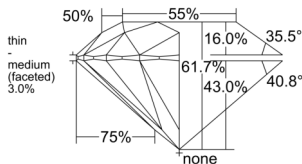

GIA®

FACSIMILE

GIA REPORT 2558304708

Verify this report at GIA.edu

GIA NATURAL DIAMOND DOSSIER®

May 21, 2026
GIA Report Number 2558304708
Shape and Cutting Style ..... Round Brilliant
Measurements ..... 5.19 - 5.22 x 3.21 mm

GRADING RESULTS

Carat Weight ..... 0.53 carat
Color Grade ..... H
Clarity Grade VS1
Cut Grade ..... Excellent

ADDITIONAL GRADING INFORMATION

Polish ..... Excellent
Symmetry ..... Excellent
Fluorescence ..... Medium Blue
Clarity Characteristics ..... Crystal, Pinpoint
Inscription(s): GIA 2558304708

PROPORTIONS

GRADING SCALES

GIA COLOR SCALE	GIA CLARITY SCALE	GIA CUT SCALE
COLOURLESS	FLAWLESS	EXCELLENT
D	INTERNALLY FLAWLESS	
E	VVS₁	VERY GOOD
F		
G	VS₁	GOOD
H		
I	SI₁	FAIR
J		
K	I₁	POOR
L		
M	I₂	
N		
O	I₃	
P		
Q		
R		
S		
T		
U		
V		
W		
X		
Y		
Z