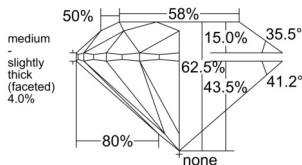

GIA®

FACSIMILE

GIA REPORT 2558306815

Verify this report at GIA.edu

GIA NATURAL DIAMOND DOSSIER®

May 21, 2026
GIA Report Number 2558306815
Shape and Cutting Style ..... Round Brilliant
Measurements ..... 5.07 - 5.09 x 3.18 mm

GRADING RESULTS

Carat Weight ..... 0.51 carat
Color Grade ..... G
Clarity Grade VS2
Cut Grade ..... Excellent

ADDITIONAL GRADING INFORMATION

Polish ..... Excellent
Symmetry ..... Excellent
Fluorescence ..... None
Clarity Characteristics ..... Cloud, Crystal
Inscription(s): GIA 2558306815

PROPORTIONS

GRADING SCALES

GIA COLOR SCALE	GIA CLARITY SCALE	GIA CUT SCALE	
D	FLAWLESS	EXCELLENT	
E	INTERNALLY FLAWLESS		
F		VVS₁	VERY GOOD
G	VVS₂		
H	VS₁	GOOD	
I	VS₂		
J	SI₁	FAIR	
K	SI₂		
L	I₁	POOR	
M	I₂		
N	I₃		
O			
P			
Q			
R			
S			
T			
U			
V			
W			
X			
Y			
Z