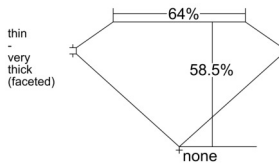

GIA®

FACSIMILE

GIA REPORT 2558324416

Verify this report at gia.edu

GIA NATURAL DIAMOND DOSSIER®

June 08, 2026
GIA Report Number 2558324416
Shape and Cutting Style ..... Pear Brilliant
Measurements ..... 6.33 x 4.11 x 2.41 mm

GRADING RESULTS

Carat Weight ..... 0.37 carat
Color Grade ..... E
Clarity Grade VS1

ADDITIONAL GRADING INFORMATION

Polish ..... Excellent
Symmetry ..... Very Good
Fluorescence ..... None
Clarity Characteristics ..... Cloud, Crystal, Needle
Inscription(s): GIA 2558324416

PROPORTIONS

Profile not to actual proportions

GRADING SCALES

GIA COLOR SCALE		GIA CLARITY SCALE			
COLORLESS	D	VERY VERY SLIGHTLY INCLUDED	FLAWLESS		
	E		INTERNALLY FLAWLESS		
	F		VVS₁		
	G		VVS₂		
	NEAR COLORLESS	H	VERY SLIGHTLY INCLUDED	VS₁	
		I		VS₂	
		FAINT	J	SLIGHTLY INCLUDED	S₁
			K		S₂
	L		I₁		
	M		I₂		
N	I₃				
P					
VERT LIGHT	Q	INCLUDED			
	R				
	S				
	T				
	U				
	V				
LIGHT	W				
	X				
	Y				
	Z