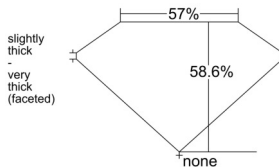

GIA®

FACSIMILE

GIA REPORT 2558343578

Verify this report at GIA.edu

GIA NATURAL DIAMOND DOSSIER®

May 25, 2026
GIA Report Number 2558343578
Shape and Cutting Style ..... Pear Brilliant
Measurements ..... 7.97 x 4.91 x 2.88 mm

GRADING RESULTS

Carat Weight ..... 0.70 carat
Color Grade ..... F
Clarity Grade VS1

ADDITIONAL GRADING INFORMATION

Polish ..... Excellent
Symmetry ..... Excellent
Fluorescence ..... None
Clarity Characteristics..... Crystal, Feather, Cloud
Inscription(s): GIA 2558343578

PROPORTIONS

Profile not to actual proportions

GRADING SCALES

GIA COLOR SCALE		GIA CLARITY SCALE			
COLORLESS	D	VERY VERY SLIGHTLY INCLUDED	FLAWLESS		
	E		INTERNALLY FLAWLESS		
	F	VERY SLIGHTLY INCLUDED	VS₁		
	G		VS₂		
	H		VS₁		
	NEAR COLORLESS	I	SLIGHTLY INCLUDED	SI₁	
		J		SI₂	
		FAINT	K	INCLUDED	I₁
			L		I₂
			M		I₃
VERT LIGHT	N				
	O				
	P				
	Q				
	R				
LIGHT	S				
	T				
	U				
	V				
	W				
	X				
	Y				
	Z