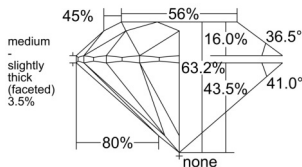

GIA®

FACSIMILE

GIA REPORT 2558350284

Verify this report at GIA.edu

GIA NATURAL DIAMOND DOSSIER®

May 26, 2026
GIA Report Number 2558350284
Shape and Cutting Style ..... Round Brilliant
Measurements ..... 5.61 - 5.64 x 3.56 mm

GRADING RESULTS

Carat Weight ..... 0.70 carat
Color Grade ..... G
Clarity Grade VS2
Cut Grade ..... Excellent

ADDITIONAL GRADING INFORMATION

Polish ..... Excellent
Symmetry ..... Excellent
Fluorescence ..... None
Clarity Characteristics..... Cloud, Feather, Crystal
Inscription(s): GIA 2558350284

PROPORTIONS

GRADING SCALES

GIA COLOR SCALE

COLORLESS	D
	E
	F
	G
	H
	I
	J
NEAR COLORLESS	K
	L
Faint	M
	N
	O
	P
	Q
	R
	S
	T
	U
	V
	W
	X
	Y
Light	Z

GIA CLARITY SCALE

FLAWLESS	INTERNAL FLAWLESS	VERY VERY SLIGHTLY INCLUDED	VERY SLIGHTLY INCLUDED	SLIGHTLY INCLUDED	INCLUDED	FLAWLESS
						VVS₁
VVS₂	VS₁	VS₂	SI₁	SI₂	I₁	I₂
						I₃

GIA CUT SCALE

EXCELLENT
VERY GOOD
GOOD
FAIR
POOR