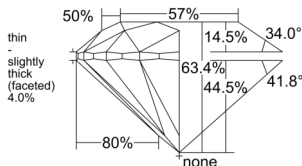

GIA®

FACSIMILE

GIA REPORT 2558411041

Verify this report at GIA.edu

GIA NATURAL DIAMOND DOSSIER®

June 24, 2026

GIA Report Number 2558411041

Shape and Cutting Style ..... Round Brilliant

Measurements ..... 5.34 - 5.38 x 3.40 mm

GRADING RESULTS

Carat Weight ..... 0.60 carat

Color Grade ..... D

Clarity Grade SI2

Cut Grade ..... Excellent

ADDITIONAL GRADING INFORMATION

Polish ..... Excellent

Symmetry ..... Excellent

Fluorescence ..... Medium Blue

Clarity Characteristics ..... Crystal

Inscription(s): GIA 2558411041

PROPORTIONS

Profile to actual proportions