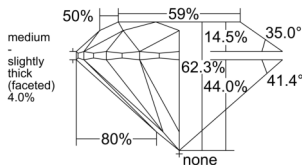

GIA®

FACSIMILE

GIA REPORT 2558413041

Verify this report at GIA.edu

GIA NATURAL DIAMOND DOSSIER®

June 03, 2026
GIA Report Number 2558413041
Shape and Cutting Style ..... Round Brilliant
Measurements ..... 5.04 - 5.07 x 3.15 mm

GRADING RESULTS

Carat Weight ..... 0.50 carat
Color Grade I
Clarity Grade VS2
Cut Grade ..... Excellent

ADDITIONAL GRADING INFORMATION

Polish ..... Excellent
Symmetry ..... Excellent
Fluorescence ..... None
Clarity Characteristics ..... Cloud, Feather, Crystal
Inscription(s): GIA 2558413041

PROPORTIONS

Profile to actual proportions