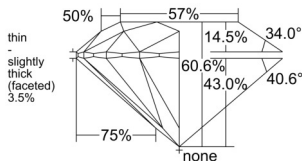

GIA®

FACSIMILE

GIA REPORT 2558425946

Verify this report at GIA.edu

GIA NATURAL DIAMOND DOSSIER®

June 04, 2026
GIA Report Number 2558425946
Shape and Cutting Style ..... Round Brilliant
Measurements ..... 4.97 - 5.00 x 3.02 mm

GRADING RESULTS

Carat Weight ..... 0.46 carat
Color Grade I
Clarity Grade ..... Internally Flawless
Cut Grade ..... Excellent

ADDITIONAL GRADING INFORMATION

Polish ..... Excellent
Symmetry ..... Excellent
Fluorescence ..... None
Clarity Characteristics ..... Minor Details of Polish
Inscription(s): GIA 2558425946

PROPORTIONS

GRADING SCALES

GIA COLOR SCALE

COLOURESS	D
	E
	F
	G
	H
	I
	J
NEAR COLOURESS	K
	L
FAIN	M
	N
	O
	P
VERY LIGHT	Q
	R
	S
	T
	U
	V
	W
	X
	Y
LIGHT	Z

GIA CLARITY SCALE

FLAWLESS	INTERNAL FLAWLESS	
		FLAWLESS
VERY VERY SLIGHTLY INCLUDED	VVS₁	
	VVS₂	
VERY SLIGHTLY INCLUDED	VS₁	
	VS₂	
SLIGHTLY INCLUDED	SI₁	
	SI₂	
INCLUDED	I₁	
	I₂	
	I₃	

GIA CUT SCALE

EXCELLENT
VERY GOOD
GOOD
FAIR
POOR