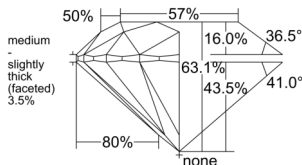

GIA®

FACSIMILE

GIA REPORT 2558428616

Verify this report at GIA.edu

GIA NATURAL DIAMOND DOSSIER®

June 04, 2026
GIA Report Number 2558428616
Shape and Cutting Style ..... Round Brilliant
Measurements ..... 4.25 - 4.28 x 2.69 mm

GRADING RESULTS

Carat Weight ..... 0.30 carat
Color Grade ..... F
Clarity Grade VS1
Cut Grade ..... Excellent

ADDITIONAL GRADING INFORMATION

Polish ..... Excellent
Symmetry ..... Excellent
Fluorescence ..... None
Clarity Characteristics..... Cloud, Feather, Indented Natural,
Pinpoint

Inscription(s): GIA 2558428616

PROPORTIONS

GRADING SCALES

GIA COLOR SCALE

COLORED	D
	E
	F
	G
	H
	I
	J
NEAR COLORLESS	K
	L
Faint	M
	N
	O
	P
	Q
	R
	S
	T
	U
	V
	W
	X
	Y
Light	Z

GIA CLARITY SCALE

VERY VERY SLIGHTLY INCLUDED	FLAWLESS
	INTERNALLY FLAWLESS
VERY SLIGHTLY INCLUDED	VVS₁
	VVS₂
SLIGHTLY INCLUDED	VS₁
	VS₂
INCLUDED	SI₁
	SI₂
	I₁
	I₂
	I₃

GIA CUT SCALE

EXCELLENT
VERY GOOD
GOOD
FAIR
POOR