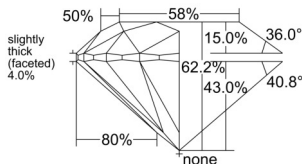

GIA®

FACSIMILE

GIA REPORT 2558447846

Verify this report at GIA.edu

GIA NATURAL DIAMOND DOSSIER®

June 10, 2026
GIA Report Number 2558447846
Shape and Cutting Style ..... Round Brilliant
Measurements ..... 4.80 - 4.82 x 2.99 mm

GRADING RESULTS

Carat Weight ..... 0.43 carat
Color Grade ..... E
Clarity Grade VVS1
Cut Grade ..... Excellent

ADDITIONAL GRADING INFORMATION

Polish ..... Excellent
Symmetry ..... Excellent
Fluorescence ..... None
Clarity Characteristics ..... Pinpoint
Inscription(s): GIA 2558447846

PROPORTIONS

Profile to actual proportions