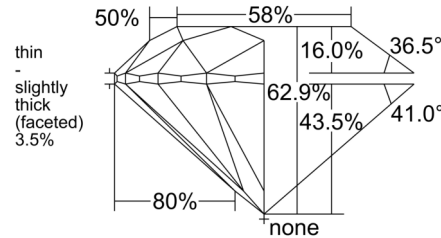

GIA NATURAL DIAMOND GRADING REPORT

June 09, 2026
 GIA Report Number 2558452606
 Shape and Cutting Style Round Brilliant
 Measurements 6.30 - 6.38 x 3.99 mm

GRADING RESULTS

Carat Weight 1.00 carat
 Color Grade J
 Clarity Grade SI1
 Cut Grade Excellent

PROPORTIONS

Profile to actual proportions

CLARITY CHARACTERISTICS

KEY TO SYMBOLS*

-  Twinning Wisp
-  Needle
-  Crystal
-  Natural
-  Feather
-  Indented Natural

* Red symbols denote internal characteristics (inclusions). Green or black symbols denote external characteristics (blemishes). Diagram is an approximate representation of the diamond, and symbols shown indicate type, position, and approximate size of clarity characteristics. All clarity characteristics may not be shown. Details of finish are not shown.