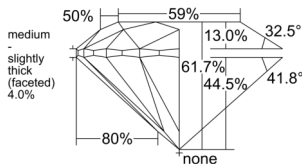

GIA®

FACSIMILE

GIA REPORT 2558453575

Verify this report at GIA.edu

GIA NATURAL DIAMOND DOSSIER®

June 10, 2026
GIA Report Number 2558453575
Shape and Cutting Style ..... Round Brilliant
Measurements ..... 3.65 - 3.67 x 2.26 mm

GRADING RESULTS

Carat Weight ..... 0.18 carat
Color Grade ..... D
Clarity Grade VS2
Cut Grade ..... Excellent

ADDITIONAL GRADING INFORMATION

Polish ..... Excellent
Symmetry ..... Excellent
Fluorescence ..... None
Clarity Characteristics ..... Cloud, Crystal
Inscription(s): GIA 2558453575

PROPORTIONS

Profile to actual proportions