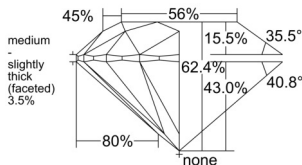

GIA®

FACSIMILE

GIA REPORT 2558480082

Verify this report at GIA.edu

GIA NATURAL DIAMOND DOSSIER®

June 15, 2026
GIA Report Number 2558480082
Shape and Cutting Style ..... Round Brilliant
Measurements ..... 5.91 - 5.96 x 3.71 mm

GRADING RESULTS

Carat Weight ..... 0.80 carat
Color Grade ..... H
Clarity Grade VS1
Cut Grade ..... Excellent

ADDITIONAL GRADING INFORMATION

Polish ..... Excellent
Symmetry ..... Excellent
Fluorescence ..... Medium Blue
Clarity Characteristics ..... Crystal, Pinpoint
Inscription(s): GIA 2558480082

PROPORTIONS

GRADING SCALES

GIA COLOR SCALE

COLOURLESS	D
	E
	F
	G
	H
	I
	J
NEAR COLOURLESS	K
	L
FAIN	M
	N
	O
	P
	Q
	R
	S
	T
	U
	V
	W
	X
	Y
LIGHT	Z

GIA CLARITY SCALE

FLAWLESS	INTERNAL FLAWLESS	
		FLAWLESS
VERY VERY SLIGHTLY INCLUDED	VVS₁	
	VVS₂	
VERY SLIGHTLY INCLUDED	VS₁	
	VS₂	
SLIGHTLY INCLUDED	SI₁	
	SI₂	
INCLUDED	I₁	
	I₂	
	I₃	

GIA CUT SCALE

EXCELLENT
VERY GOOD
GOOD
FAIR
POOR