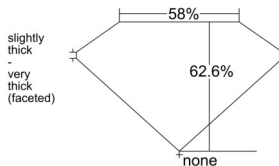

GIA®

FACSIMILE

GIA REPORT 2558505028

Verify this report at GIA.edu

GIA NATURAL DIAMOND DOSSIER®

June 17, 2026
GIA Report Number 2558505028
Shape and Cutting Style ..... Oval Brilliant
Measurements ..... 7.60 x 5.08 x 3.18 mm

GRADING RESULTS

Carat Weight ..... 0.81 carat
Color Grade ..... K
Clarity Grade VS1

ADDITIONAL GRADING INFORMATION

Polish ..... Excellent
Symmetry ..... Excellent
Fluorescence ..... Strong Blue
Clarity Characteristics ..... Crystal, Pinpoint
Inscription(s): GIA 2558505028

PROPORTIONS

Profile not to actual proportions

GRADING SCALES

GIA COLOR SCALE		GIA CLARITY SCALE	
NEAR COLORLESS	D	VERY VERY SLIGHTLY INCLUDED	FLAWLESS
	E		INTERNALLY FLAWLESS
	F		VVS₁
	G		VVS₂
	H		VS₁
	I		VS₂
	J		SI₁
	K		SI₂
	L		I₁
	M		I₂
FAINT	N	SLIGHTLY INCLUDED	I₃
	O		
	P		
	Q		
VERY LIGHT	R	INCLUDED	
	S		
	T		
	U		
	V		
	W		
	X		
	Y		
LIGHT	Z