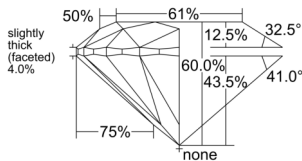

GIA®

FACSIMILE

GIA REPORT 2558506541

Verify this report at GIA.edu

GIA NATURAL DIAMOND DOSSIER®

June 17, 2026
GIA Report Number 2558506541
Shape and Cutting Style ..... Round Brilliant
Measurements ..... 5.10 - 5.14 x 3.07 mm

GRADING RESULTS

Carat Weight ..... 0.50 carat
Color Grade ..... D
Clarity Grade VS2
Cut Grade ..... Excellent

ADDITIONAL GRADING INFORMATION

Polish ..... Excellent
Symmetry ..... Excellent
Fluorescence ..... Faint
Clarity Characteristics ..... Crystal
Inscription(s): GIA 2558506541

PROPORTIONS

Profile to actual proportions