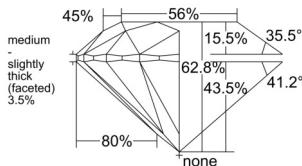

GIA®

FACSIMILE

GIA REPORT 2558518416

Verify this report at gia.edu

GIA NATURAL DIAMOND DOSSIER®

June 24, 2026
GIA Report Number 2558518416
Shape and Cutting Style ..... Round Brilliant
Measurements ..... 5.11 - 5.15 x 3.22 mm

GRADING RESULTS

Carat Weight ..... 0.52 carat
Color Grade ..... F
Clarity Grade VS1
Cut Grade ..... Excellent

ADDITIONAL GRADING INFORMATION

Polish ..... Excellent
Symmetry ..... Excellent
Fluorescence ..... None
Clarity Characteristics ..... Cloud, Pinpoint, Needle
Inscription(s): GIA 2558518416

PROPORTIONS

Profile to actual proportions