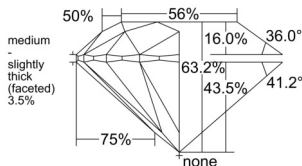

GIA®

FACSIMILE

GIA REPORT 2558529825

Verify this report at GIA.edu

GIA NATURAL DIAMOND DOSSIER®

June 22, 2026
GIA Report Number 2558529825
Shape and Cutting Style ..... Round Brilliant
Measurements ..... 5.04 - 5.08 x 3.20 mm

GRADING RESULTS

Carat Weight ..... 0.50 carat
Color Grade ..... F
Clarity Grade S11
Cut Grade ..... Excellent

ADDITIONAL GRADING INFORMATION

Polish ..... Excellent
Symmetry ..... Excellent
Fluorescence ..... Medium Yellow
Clarity Characteristics ..... Cloud
Inscription(s): GIA 2558529825

PROPORTIONS

Profile to actual proportions

GRADING SCALES

GIA COLOR SCALE

COLORLESS	D
	E
	F
	G
	H
	I
	J
NEAR COLORLESS	K
	L
FAIN	M
	N
	O
	P
	Q
VERY LIGHT	R
	S
	T
	U
	V
	W
	X
	Y
LIGHT	Z

GIA CLARITY SCALE

FLAWLESS	VERY VERY SLIGHTLY INCLUDED	VVS₁	VVS₂	VS₁	VS₂	S1₁	S1₂	I₁	I₂	I₃	
											INTERNAL FLAWLESS

GIA CUT SCALE

EXCELLENT
VERY GOOD
GOOD
FAIR
POOR