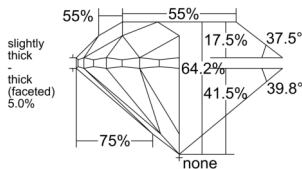

GIA®

FACSIMILE

GIA REPORT 2558534380

Verify this report at GIA.edu

GIA NATURAL DIAMOND DOSSIER®

June 19, 2026
GIA Report Number 2558534380
Shape and Cutting Style ..... Round Brilliant
Measurements ..... 6.00 - 6.03 x 3.86 mm

GRADING RESULTS

Carat Weight ..... 0.90 carat
Color Grade L
Clarity Grade VS1
Cut Grade ..... Very Good

ADDITIONAL GRADING INFORMATION

Polish ..... Excellent
Symmetry ..... Very Good
Fluorescence ..... Medium Blue
Clarity Characteristics..... Crystal, Pinpoint, Indented Natural
Inscription(s): GIA 2558534380

PROPORTIONS

Profile to actual proportions