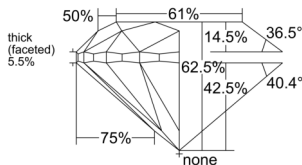

GIA®

FACSIMILE

GIA REPORT 2558564651

Verify this report at GIA.edu

GIA NATURAL DIAMOND DOSSIER®

June 24, 2026
GIA Report Number 2558564651
Shape and Cutting Style ..... Round Brilliant
Measurements ..... 5.53 - 5.60 x 3.48 mm

GRADING RESULTS

Carat Weight ..... 0.70 carat
Color Grade ..... G
Clarity Grade VS2
Cut Grade ..... Very Good

ADDITIONAL GRADING INFORMATION

Polish ..... Excellent
Symmetry ..... Very Good
Fluorescence ..... Faint
Clarity Characteristics..... Indented Natural, Crystal, Cloud
Inscription(s): GIA 2558564651

PROPORTIONS

Profile to actual proportions