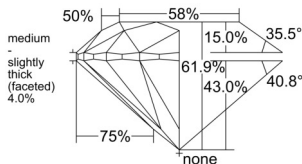

GIA®

FACSIMILE

GIA REPORT 2558575506

Verify this report at GIA.edu

GIA NATURAL DIAMOND DOSSIER®

June 25, 2026
GIA Report Number 2558575506
Shape and Cutting Style ..... Round Brilliant
Measurements ..... 4.88 - 4.91 x 3.03 mm

GRADING RESULTS

Carat Weight ..... 0.45 carat
Color Grade ..... D
Clarity Grade VS1
Cut Grade ..... Excellent

ADDITIONAL GRADING INFORMATION

Polish ..... Excellent
Symmetry ..... Excellent
Fluorescence ..... Medium Blue
Clarity Characteristics ..... Crystal
Inscription(s): GIA 2558575506

PROPORTIONS

Profile to actual proportions

GRADING SCALES

GIA COLOR SCALE	GIA CLARITY SCALE	GIA CUT SCALE	
D	FLAWLESS	EXCELLENT	
E	INTERNALLY FLAWLESS		
F		VVS₁	VERY GOOD
G	VVS₂		
H	VS₁	GOOD	
I	VS₂		
J	SI₁	FAIR	
K	SI₂		
L	I₁	POOR	
M	I₂		
N	I₃		
O			
P			
Q			
R			
S			
T			
U			
V			
W			
X			
Y			
Z