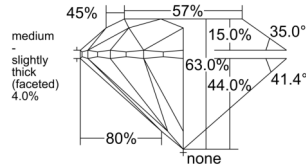

GIA®

FACSIMILE

GIA REPORT 2558576701

Verify this report at GIA.edu

GIA NATURAL DIAMOND DOSSIER®

June 25, 2026
GIA Report Number 2558576701
Shape and Cutting Style ..... Round Brilliant
Measurements ..... 5.04 - 5.07 x 3.18 mm

GRADING RESULTS

Carat Weight ..... 0.50 carat
Color Grade ..... G
Clarity Grade VS1
Cut Grade ..... Excellent

ADDITIONAL GRADING INFORMATION

Polish ..... Excellent
Symmetry ..... Excellent
Fluorescence ..... None
Clarity Characteristics..... Crystal, Feather, Needle, Pinpoint
Inscription(s): GIA 2558576701

PROPORTIONS

GRADING SCALES

GIA COLOR SCALE

COLORLESS	D
	E
	F
	G
	H
	I
	J
NEAR COLORLESS	K
	L
Faint	M
	N
	O
	P
	Q
	R
	S
	T
	U
	V
	W
	X
	Y
Light	Z

GIA CLARITY SCALE

FLAWLESS	INTERNAL FLAWLESS	VERY VERY SLIGHTLY INCLUDED	VERY SLIGHTLY INCLUDED	SLIGHTLY INCLUDED	INCLUDED	FLAWLESS
						EXCELLENT
VVS₁	VVS₂	VS₁	VS₂	SI₁	SI₂	VERY GOOD
						GOOD
I₁	I₂	I₃				FAIR
			POOR			

GIA CUT SCALE

EXCELLENT
VERY GOOD
GOOD
FAIR
POOR