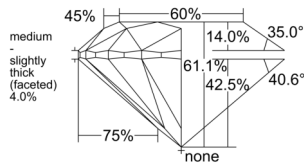

GIA®

FACSIMILE

GIA REPORT 2558584474

Verify this report at GIA.edu

GIA NATURAL DIAMOND DOSSIER®

June 26, 2026
GIA Report Number 2558584474
Shape and Cutting Style ..... Round Brilliant
Measurements ..... 5.32 - 5.36 x 3.27 mm

GRADING RESULTS

Carat Weight ..... 0.58 carat
Color Grade ..... F
Clarity Grade VS1
Cut Grade ..... Excellent

ADDITIONAL GRADING INFORMATION

Polish ..... Excellent
Symmetry ..... Excellent
Fluorescence ..... None
Clarity Characteristics ..... Cloud, Pinpoint
Inscription(s): GIA 2558584474

PROPORTIONS

Profile to actual proportions