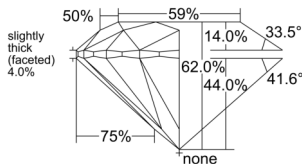

GIA®

FACSIMILE

GIA REPORT 2558595836

Verify this report at GIA.edu

GIA NATURAL DIAMOND DOSSIER®

June 27, 2026
GIA Report Number 2558595836
Shape and Cutting Style ..... Round Brilliant
Measurements ..... 4.30 - 4.32 x 2.67 mm

GRADING RESULTS

Carat Weight ..... 0.30 carat
Color Grade ..... E
Clarity Grade VS2
Cut Grade ..... Excellent

ADDITIONAL GRADING INFORMATION

Polish ..... Excellent
Symmetry ..... Excellent
Fluorescence ..... Medium Blue
Clarity Characteristics ..... Crystal
Inscription(s): GIA 2558595836

PROPORTIONS

Profile to actual proportions