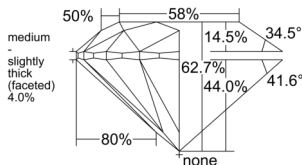

GIA®

FACSIMILE

GIA REPORT 2558608472

Verify this report at GIA.edu

GIA NATURAL DIAMOND DOSSIER®

June 29, 2026
GIA Report Number 2558608472
Shape and Cutting Style ..... Round Brilliant
Measurements ..... 4.29 - 4.30 x 2.69 mm

GRADING RESULTS

Carat Weight ..... 0.30 carat
Color Grade ..... F
Clarity Grade S11
Cut Grade ..... Excellent

ADDITIONAL GRADING INFORMATION

Polish ..... Excellent
Symmetry ..... Excellent
Fluorescence ..... None
Clarity Characteristics ..... Cloud, Crystal
Inscription(s): GIA 2558608472

PROPORTIONS

Profile to actual proportions